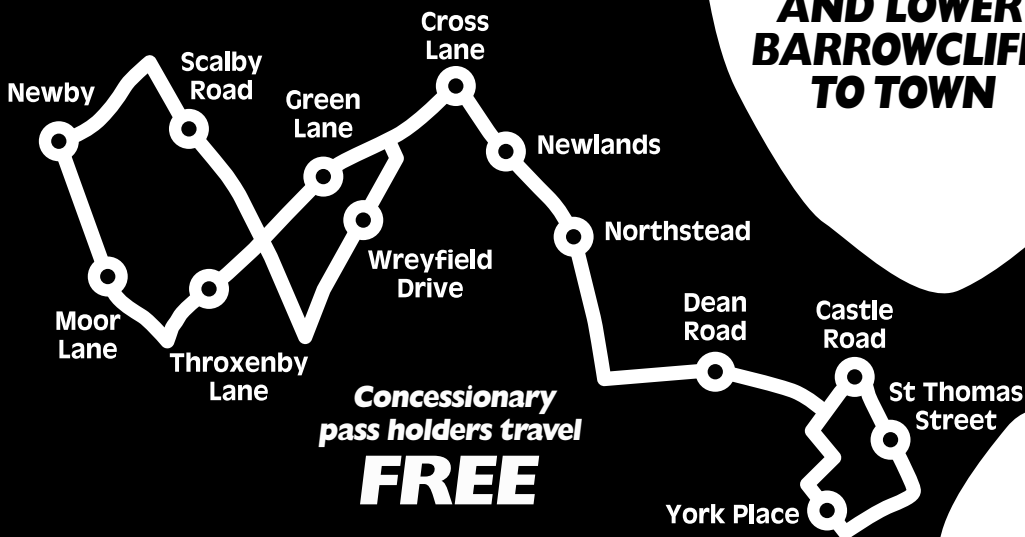

shoreline

SUN

CRUISERS
BUSES LTD

**RUNNING
THROUGH
NORTHSTEAD,
NEWBY
AND LOWER
BARROWCLIFF
TO TOWN**

GIVING GREAT SERVICE AND VALUE SINCE 1991

www.shorelinesuncruisers.co.uk

Tel: 01723 360969 • Email: shorelinesuncruisers@gmail.com

333 CIRCULAR PRICE BUSTER BUS

RUNNING THROUGH NORTHSTEAD, NEWBY AND LOWER BARROWCLIFF TO TOWN

333 CIRCULAR TIMETABLE – MONDAY TO SATURDAY

	N/R												
York Place	9:15	9:55	10:35	11:15	11:55		13:15	13:55	14:35	15:15	15:55	16:35	17:15
St Thomas Street	9:18	9:58	10:38	11:18	11:58		13:18	13:58	14:38	15:18	15:58	16:38	17:18
Castle Road	9:19	9:59	10:39	11:19	11:59		13:19	13:59	14:39	15:19	15:59	16:39	17:19
Dean Road	9:21	10:01	10:41	11:21	12:01		13:21	14:01	14:41	15:21	16:01	16:41	17:21
Northstead	9:23	10:03	10:43	11:23	12:03		13:23	14:03	14:43	15:23	16:03	16:43	17:23
Newlands	9:25	10:05	10:45	11:25	12:05		13:25	14:05	14:45	15:25	16:05	16:45	17:25
Cross Lane	9:26	10:06	10:46	11:26	12:06		13:26	14:06	14:46	15:26	16:06	16:46	17:26
Green Lane	9:28	10:08	10:48	11:28	12:08		13:28	14:08	14:48	15:28	16:08	16:48	17:28
Throxenby Lane	8:40	9:30	10:10	10:50	11:30	12:10	13:30	14:10	14:50	15:30	16:10	16:50	17:30
Moor Lane	8:41	9:31	10:11	10:51	11:31	12:11	13:31	14:11	14:51	15:31	16:11	16:51	17:31
Newby	8:42	9:32	10:12	10:52	11:32	12:12	13:32	14:12	14:52	15:32	16:12	16:52	17:32
Scalby Road	8:45	9:35	10:15	10:55	11:35	12:15	13:35	14:15	14:55	15:35	16:15	16:55	17:35
Wreyfield Drive	8:48	9:38	10:18	10:58	11:38	12:18	13:38	14:18	14:58	15:38	16:18	16:58	
Cross Lane	8:50	9:40	10:20	11:00	11:40	12:20	13:40	14:20	15:00	15:40	16:20	17:00	
Newlands	8:52	9:42	10:22	11:02	11:42	12:22	13:42	14:22	15:02	15:42	16:22	17:02	
Northstead	8:55	9:45	10:25	11:05	11:45	12:25	13:45	14:25	15:05	15:45	16:25	17:05	
Dean Road	8:58	9:48	10:28	11:08	11:48	12:28	13:48	14:28	15:08	15:48	16:28	17:08	
Aberdeen Walk	9:00	9:50	10:30	11:10	11:50	12:30	13:50	14:30	15:10	15:50	16:30	17:10	
York Place	9:02	9:52	10:32	11:12	11:52	12:32	13:52	14:32	15:12	15:52	16:32	17:12	