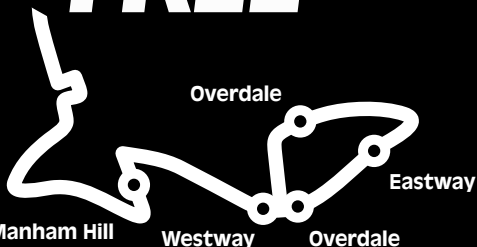

SU

ISEL
BUSES LTD

Aberdeen Walk

Railway
Station

Falsgrave

**Concessionary
pass holders travel**

FREE

Overdale

Eastway

Manham Hill

Westway

Overdale

**LASTING
777**

**Hourly
Monday to
Saturday
service**

TIMETABLE
ON REVERSE

GIVING GREAT SERVICE AND VALUE SINCE 1991

Red run no service to these stops due to school service

EASTFIELD 777 - SCARBOROUGH TO EASTFIELD

Aberdeen Walk	8:40	9:40	10:40	11:40	12:40	13:40	14:40	15:40	16:40	17:40
Westborough	8:41	9:41	10:41	11:41	12:41	13:41	14:41	15:41	16:41	17:41
Railway Station	8:42	9:42	10:42	11:42	12:42	13:42	14:42	15:42	16:42	17:42
Falsgrave	8:44	9:44	10:44	11:44	12:44	13:44	14:44	15:44	16:44	17:44
Roseberry Avenue	8:46	9:46	10:46	11:46	12:46	13:46	14:46	15:46	16:46	17:46
Hinderwell School	8:47	9:47	10:47	11:47	12:47	13:47	14:47	15:47	16:47	17:47
Retail Park	8:48	9:48	10:48	11:48	12:48	13:48	14:48	15:48	16:48	17:48
Crossgates	8:52	9:52	10:52	11:52	12:52	13:52	14:52	15:52	16:52	17:52
Manham Hill	8:54	9:54	10:54	11:54	12:54	13:54	14:54	15:54	16:54	17:54
Westway	8:56	9:56	10:56	11:56	12:56	13:56	14:56	15:56	16:56	17:56
Top Shops	8:59	9:59	10:59	11:59	12:59	13:59	14:59	15:59	16:59	17:59
Eastway Up	9:01	10:01	11:01	12:01	13:01	14:01	15:01	16:01	17:01	18:01
Middle Deepdale	9:03	10:03	11:03	12:03	13:03	14:03	15:03	16:03	17:03	18:03
Overdale (last bus only)										18:04